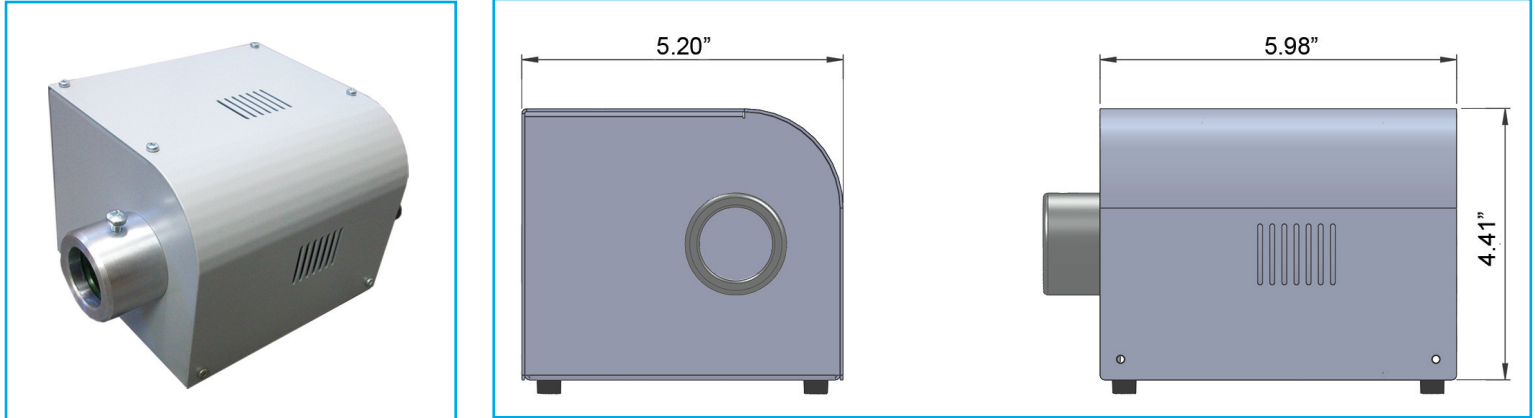

## Luna Twinkle LED Illuminator

**The UFO Luna Twinkle is a powerful, yet efficient fiber optic illuminator, powered by LED technology, which has an inbuilt color or twinkle wheel.**

Powerful light output combined with cool and silent operation make this unit highly suitable for areas where a small fixture is required to provide both dimming and speed-adjustable color change or twinkling effects.

With a 50,000 hour lamp life, maintenance costs are reduced to almost nil.

Maximum flexibility is ensured with inbuilt 0-10V, DMX or manual dimming and motor control.

With a standard 30mm fiber port connector, this illuminator is suitable for retro-fitting to existing fiber optic installations.

Available with 3000K and 4000K LED arrays to suit many applications.

Description	
Port connector size	1.18" (30mm) diameter
Fiber type	Glass/PMMA
Supply voltage	100-240 VAC 47-63 Hz
PSU output	24V DC, 0.75A, 18W Maximum
Power supply	Meanwell GS18A24
LED output	White light with decorative effect wheel (color change or twinkle)
LED power	11.5W
Lamp CRI	Up to 80 CRI
Lamp color temperature	3000K or 4000K
Lamp life	50,000 hours
Min. ambient temperature	14°F (-10°C)
Max. ambient temperature	113°F (45°C)
Operating environment	Indoor / dry
Motor control functionality	Manual, DMX, 0-10V
Dimming control functionality	Manual, DMX, 0-10V
Material	Aluminum
Color	Silver
Size (L x W x H)	5.98" x 5.2" x 4.4" (152 x 132 x 112 mm)
Weight (inc. PSU)	3.04lb (1.38kg)