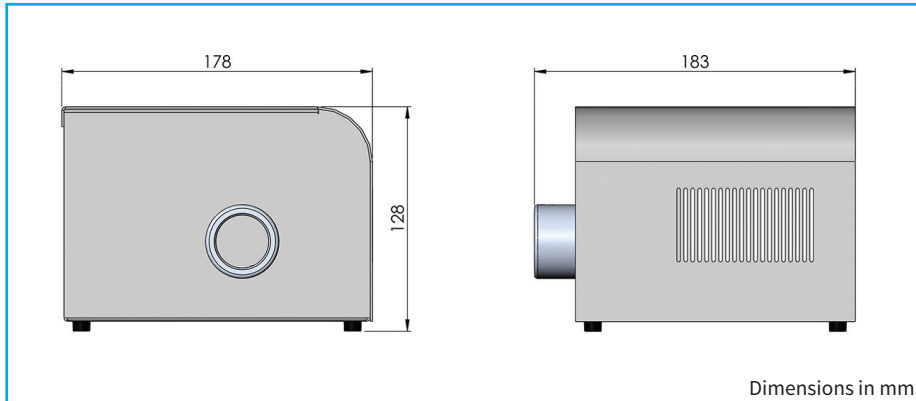

Nova DMX

The UFO Nova DMX. Extremely high powered light output and full DMX control make this an LED illuminator capable of competing with all traditional illuminator types.

Utilising industry standard DMX to control the unit's color change effects, plus the option of adding a twinkle wheel and an RF remote control, this is the ultimate illuminator for powering decorative fiber optic effect lighting.

A 50,000 hour lamp life and cool quiet running ensure that maintenance costs are reduced to almost nil.

Fitted with a standard 30mm fiber port connector, this illuminator is suitable for both new installations and retro-fitting to existing fiber optic installations.

Description	
Port connector size	30mm Diameter
Fiber type	Glass/Polymer
Mains Supply Voltage	100-240V AC, 50-60 Hz.
PSU output	24V, 2.5A
LED power	46W
Min Ambient Temperature	14°F (-10°C)
Max Ambient Temperature	86°F (30°C)
Fan	80mm 12V Crossflow
Thermal protection	On board preset thermistor
LED type / model	RGBW
DMX	User addressable 0-255 (6 channel)
LED Life	50,000 hours in ambient 25°C
Lumen output	White: 1435 / Blue: 315 / Green: 1160 / Red: 700
Acoustic rating	20dB
Material	Aluminum
Color	Silver
Size	7.2" (183mm) [L] x 7" (178mm) [W] x 5" (128mm) [H]