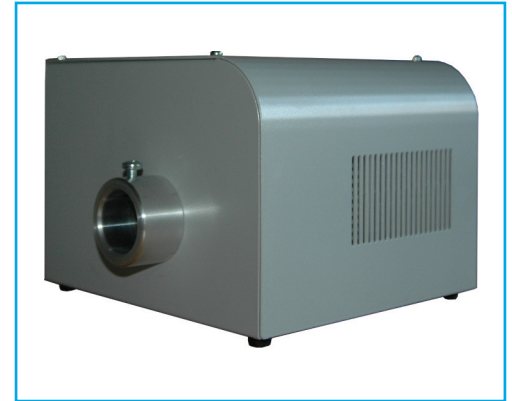

Nova DMX

The UFO Nova DMX. Extremely high powered light output and full DMX control make this an LED illuminator capable of competing with all traditional illuminator types.

Utilising industry standard DMX to control the unit's color change effects, plus the option of adding a twinkle wheel and an RF remote control, this is the ultimate illuminator for powering decorative fiber optic effect lighting.

A 50,000 hour lamp life and cool quiet running ensure that maintenance costs are reduced to almost nil.

Fitted with a standard 30mm fiber port connector, this illuminator is suitable for both new installations and retro-fitting to existing fiber optic installations.

Description	
Port connector size	30mm Diameter
Fiber type	Glass/Polymer
Mains Supply Voltage	100-240V AC, 50-60 Hz.
PSU output	24V, 2.5A
LED power	46W
Min Ambient Temperature	14°F (-10°C)
Max Ambient Temperature	86°F (30°C)
Fan	80mm 12V Crossflow
Thermal protection	On board preset thermistor
LED type / model	RGBW
DMX	User addressable 0-255 (6 channel)
LED Life	50,000 hours in ambient 25°C
Lumen output	White: 1435 / Blue: 315 / Green: 1160 / Red: 700
Acoustic rating	20dB
Material	Aluminum
Color	Silver
Size	7.2" (183mm) [L] x 7" (178mm) [W] x 5" (128mm) [H]