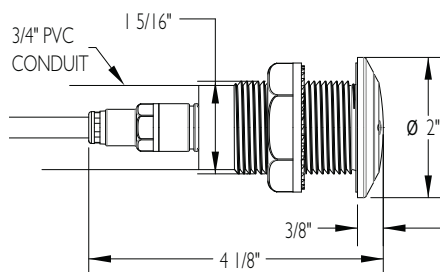

The Treo Micro light comes with four colored trim ring options to match the surface of your pool or spa.

Model no.	Description
FLED-TM-C-30	(1) 12VAC, 2W RGB LED light assembly with 30' of low voltage cord, 4 trim rings: white, black, beige, and gray
FLED-TM-C-50	(1) 12VAC, 2W RGB LED light assembly with 50' of low voltage cord, 4 trim rings: white, black, beige, and gray
FLED-TM-C	(1) 12VAC, 2W RGB LED light assembly with 80' of low voltage cord, 4 trim rings: white, black, beige, and gray
FLED-TM-C-150	(1) 12VAC, 2W RGB LED light assembly with 150' of low voltage cord, 4 trim rings: white, black, beige, and gray
FLED-TM-W-30	(1) 12VAC, 2W White LED light assembly with 30' of low voltage cord, 4 trim rings: white, black, beige, and gray
FLED-TM-W-50	(1) 12VAC, 2W White LED light assembly with 50' of low voltage cord, 4 trim rings: white, black, beige, and gray
FLED-TM-W	(1) 12VAC, 2W White LED light assembly with 80' of low voltage cord, 4 trim rings: white, black, beige, and gray
FLED-TM-W-150	(1) 12VAC, 2W White LED light assembly with 150' of low voltage cord, 4 trim rings: white, black, beige, and gray
FLED-FGGF-TM	(1) Treo Micro fiberglass, gunite fitting, 3/4" PVC
FLED-TM-C-PK10	(10) Treo Micros (RGB) 80' NEW!
FLED-TM-W-PK10	(10) Treo Micros (WHITE) 80' NEW!
FLED-FA-TM	Treo Micro fitting adapter
LNS-2V	1 1/2 vinyl liner wall fitting*