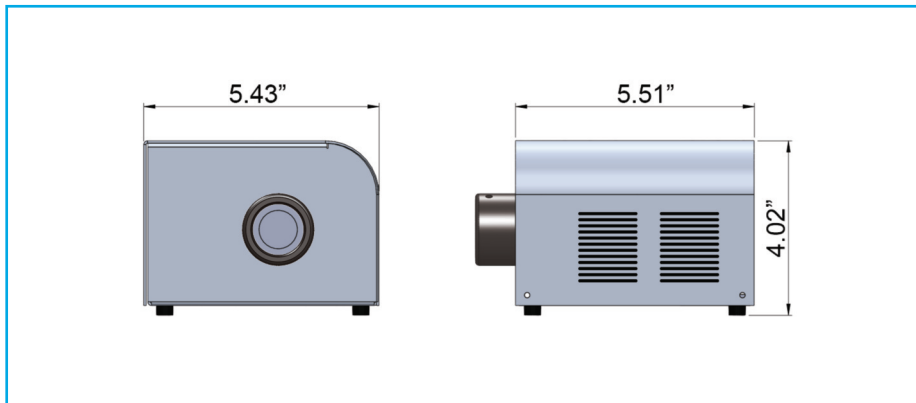

Vega Decorative

The UFO Vega Decorative offers amazing LED brightness for architectural lighting projects. Incorporates a decorative effects wheel for color change or twinkle effects.

With a long lamp life, and very bright white light output, the Vega fits perfectly in situations where tungsten halogen, or even metal halide options would normally be specified.

Very cool and almost silent running combined with a small unit size, make this illuminator suitable for use in restricted spaces, and when fitted in an IP rated enclosure it can easily be situated outside

Description	
Port connector size	1.18" (30mm) Diameter
Fiber type	Glass/PMMA
Mains Supply Voltage	100-240V AC, 50-60 Hz. 1.8A
PSU Output	24V DC, 2.5A, 60W Maximum
LED Power	Max. 20W
Power Connection	2.1 x 5.5 x 12mm
Min Ambient Temperature	-10°C (14°F)
Max Ambient Temperature	+45°C (113°F)
Fan	80mm 12V Crossflow
LED Type / Model	White light with decorative effect wheel (color change or twinkle)
LED Life	50,000 hours in ambient 25°C (77°F)
Motor Control Functionality	Manual, DMX & 0-10V
Dimming Control Functionality	Manual, DMX & 0-10V
Equivalent TH Light Output	120W
CRI	82 (typical)
Color Temperature °K	4000°K or 3000°K
Material	Aluminum
Color	Silver
Size	143mm (L) x 138mm (W) x 102mm (H) 5.6" (L) x 5.4" (W) x 4" (H)

Like all our range, this illuminator is undergoing constant improvements and upgrades, so we reserve the right to alter specifications as required.