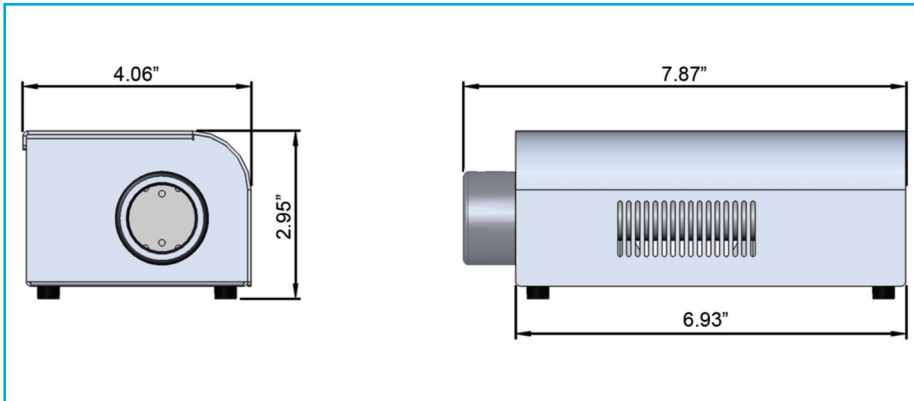

Vega Slimline

The UFO Vega offers the ultimate in LED brightness for architectural lighting projects.

With a long lamp life, and very bright white light output, the Vega fits perfectly in situations where tungsten halogen, or even metal halide options would normally be specified.

Very cool and almost silent running combined with a small unit size, make this illuminator suitable for use in restricted spaces, and when fitted in an IP rated enclosure it can easily be situated outside

Description	
Port connector size	1.18" (30mm) Diameter
Fiber type	Glass/PMMA
Mains Supply Voltage	100-240V AC, 50-60 Hz. 1.8A
PSU Output	24V DC, 2.5A, 60W Maximum
LED Power	Max. 20W
Power Connection	2.1 x 5.5 x 12mm
Min Ambient Temperature	14°F (-10°C)
Max Ambient Temperature	113°F (+45°C)
Fan	80mm 12V Crossflow
Thermal Protection	Thermal Cut Out switch 158°F (70°C)
LED Type / Model	White light
Dimming	Manual, DMX and 0-10V (receiving)
LED Life	50,000 hours in ambient 77°F (25°C)
Equivalent TH Light Output	120W
CRI	82 (typical)
Color Temperature °K	3000°K or 4000°K
Material	Aluminum
Color	Silver
Size	L: 6.23" (176mm) x W: 4.06" (103mm) x H: 2.95" (75mm)

Like all our range, this illuminator is undergoing constant improvements and upgrades, so we reserve the right to alter specifications as required.