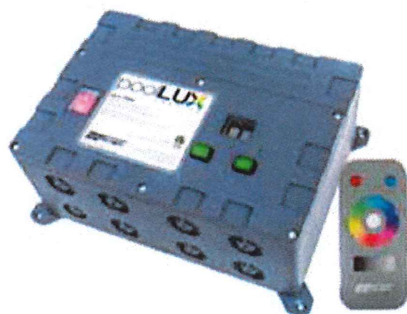

# poolLUX® Premier New!

poolLUX Premier provides advanced color control and dimming options for Treo, Treo Micro, Fiberglass LED lights and Color Light Stream products.

- Capable of producing 49 colors and 2 light shows via wireless remote
- Built in 12V power supply
- 6 basic color options and 2 light shows via control color mode button
- Exclusively compatible with S.R.Smith LED lighting products
- Outdoor rated enclosure
- 10 channel, 50W system (5W max per channel)
- ETL listed — Conforms to UL 379 & 508 standards, certified to CSA C22.2#14 and C22.2#218.1

Model No.	Description	Shipping		
		Length	Width	Height
2TR-pLX-PRM	(1) pLX-PRM Premier 50 Watt (2) Treo 80' RGB LED pool lights (1) Free Treo Micro LED pool light	24" 61cm	15" 38cm	18" 46cm
3TR-pLX-PRM	(1) pLX-PRM Premier 50 Watt (3) Treo 80' RGB LED pool lights (1) Free Treo Micro LED pool light	24" 61cm	15" 38cm	18" 46cm
pLX-PRM	(1) poolLUX Premier with remote	15" 38cm	12" 30cm	8" 20cm